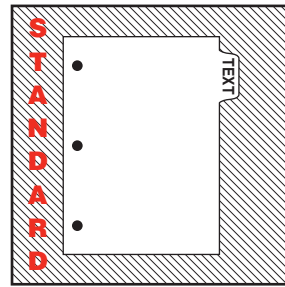

TAB FORMATS

PRINT STYLES

BODY STYLES

PRONG FASTENERS

TIP-IN TABS

INK COLORS

Color	PMS APPROXIMATIONS
Black	Black
Gray	PMS 430
Yellow	Pantone Yellow 012
Orange	Pantone Orange 021
Red	PMS 485
Burgandy	PMS 208
Violet	Pantone Violet
Process Blue	Pantone Process Blue
Reflex Blue	Pantone Reflex Blue
Blue	Pantone Blue 072
Green	Pantone Green
Forest Green	PMS 349
Brown	PMS 469