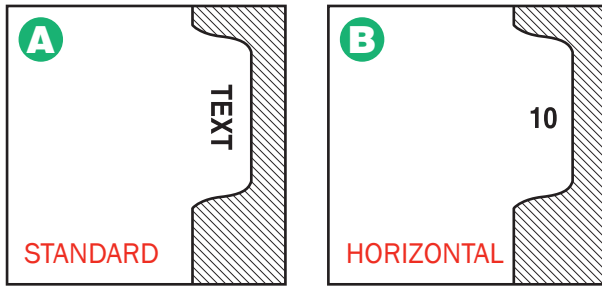

TAB FORMATS

PRINT STYLES

BODY STYLES

PRONG FASTENERS

TIP-IN TABS

INK COLORS

Color	PMS APPROXIMATIONS
Black	Black
Gray	PMS 430
Yellow	Pantone Yellow 012
Orange	Pantone Orange 021
Red	PMS 485
Burgandy	PMS 208
Violet	Pantone Violet
Process Blue	Pantone Process Blue
Reflex Blue	Pantone Reflex Blue
Blue	Pantone Blue 072
Green	Pantone Green
Forest Green	PMS 349
Brown	PMS 469

TAB EXTENSIONS

3/4" Extension (Major)
 1/2" Extension (Major)
 3/8" Extension (Sub)
 1/4" Extension (Minor)