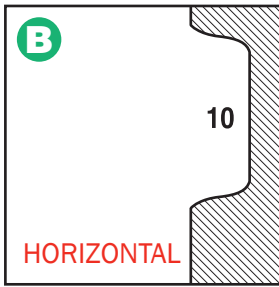

TAB FORMATS

PRINT STYLES

BODY STYLES

PRONG FASTENERS

TIP-IN TABS

INK COLORS

Color	PMS APPROXIMATIONS
Black	Black
Gray	PMS 430
Yellow	Pantone Yellow 012
Orange	Pantone Orange 021
Red	PMS 485
Burgandy	PMS 208
Violet	Pantone Violet
Process Blue	Pantone Process Blue
Reflex Blue	Pantone Reflex Blue
Blue	Pantone Blue 072
Green	Pantone Green
Forest Green	PMS 349
Brown	PMS 469

FONTS & POINT SIZES

Helvetica Regular	5	19	26
Helvetica Bold	6		
Helvetica Italic	7	20	27
Helvetica Italic Bold	8		
Helvetica Narrow	9	21	28
Helvetica Narrow Bold	10		
	11	22	29
	12		
	13	23	30
Times Regular	14	24	31
Times Bold	15		
Times Italic	16	25	32
Times Italic Bold	17		
	18	26	

TAB EXTENSIONS

3/4" Extension (Major)
 1/2" Extension (Major)
 3/8" Extension (Sub)
 1/4" Extension (Minor)