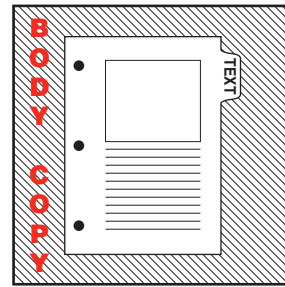

TAB FORMATS

PRINT STYLES

BODY STYLES

PRONG FASTENERS

TIP-IN TABS

INK COLORS

Color	PMS APPROXIMATIONS
Black	Black
Gray	PMS 430
Yellow	Pantone Yellow 012
Orange	Pantone Orange 021
Red	PMS 485
Burgandy	PMS 208
Violet	Pantone Violet
Process Blue	Pantone Process Blue
Reflex Blue	Pantone Reflex Blue
Blue	Pantone Blue 072
Green	Pantone Green
Forest Green	PMS 349
Brown	PMS 469