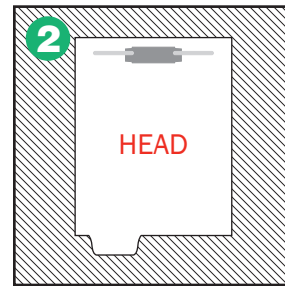

TAB FORMATS

PRINT STYLES

BODY STYLES

PRONG FASTENERS

TIP-IN TABS

INK COLORS

Color	PMS APPROXIMATIONS
Black	Black
Gray	PMS 430
Yellow	Pantone Yellow 012
Orange	Pantone Orange 021
Red	PMS 485
Burgandy	PMS 208
Violet	Pantone Violet
Process Blue	Pantone Process Blue
Reflex Blue	Pantone Reflex Blue
Blue	Pantone Blue 072
Green	Pantone Green
Forest Green	PMS 349
Brown	PMS 469